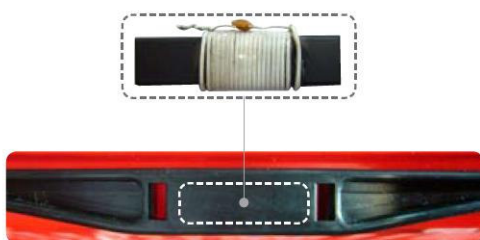

Secur-It Baskets

Uncomfortable wire baskets are a thing of the past. If you want your shoppers to give you repeat business, give them an Lamson Shopping Basket.

Lamson's robust yet lightweight shopping basket has smooth, easy grip, non-pinch plastic handles.

This means your shoppers will purchase in comfort and, in taking time to peruse merchandise, will ultimately end up buying more.

Dimensions	428mmL x 328mmW x 223mmH 16.75"L x 12.75"W x 8.75"H
Capacity	20 Litres 1220 Cubic Inches (21 quarts)
Material	100% Virgin High Impact Polypropylene Crate grade for extreme durability
Weight	717g 1.6 lbs. each
Nesting Distance	25mm per basket 1" per basket
Load Capacity	104Kg 230lbs

Secur-it Basket Handle

INDUSTRIAL APPLICABILITY and ADVANTAGES
– The value of goods lost by shoplifting has been estimated to exceed 5% of the total. Any product capable of reducing the losses is a vital tool, especially in shops where margins are low.